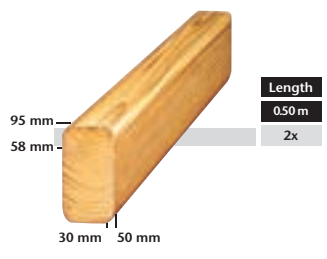

## Shoppinglist

Box →

Subtotal

Subtotal box with a plus sign at the bottom.

Beam →

Length

Length input box

Quantity